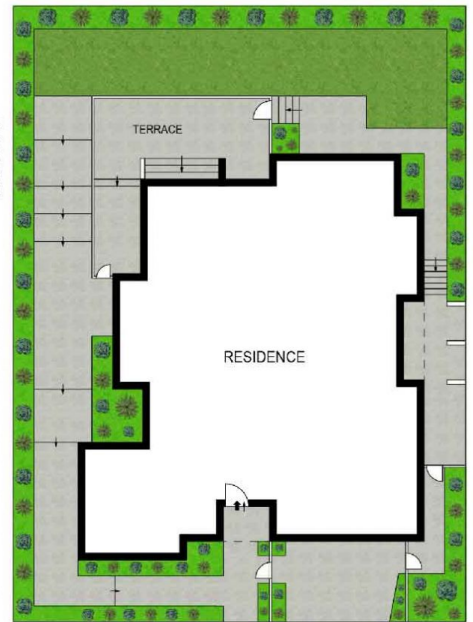

0 1 2 3 4 5
SCALE (METRES)

16 EWING AVENUE

LITTLE BAY