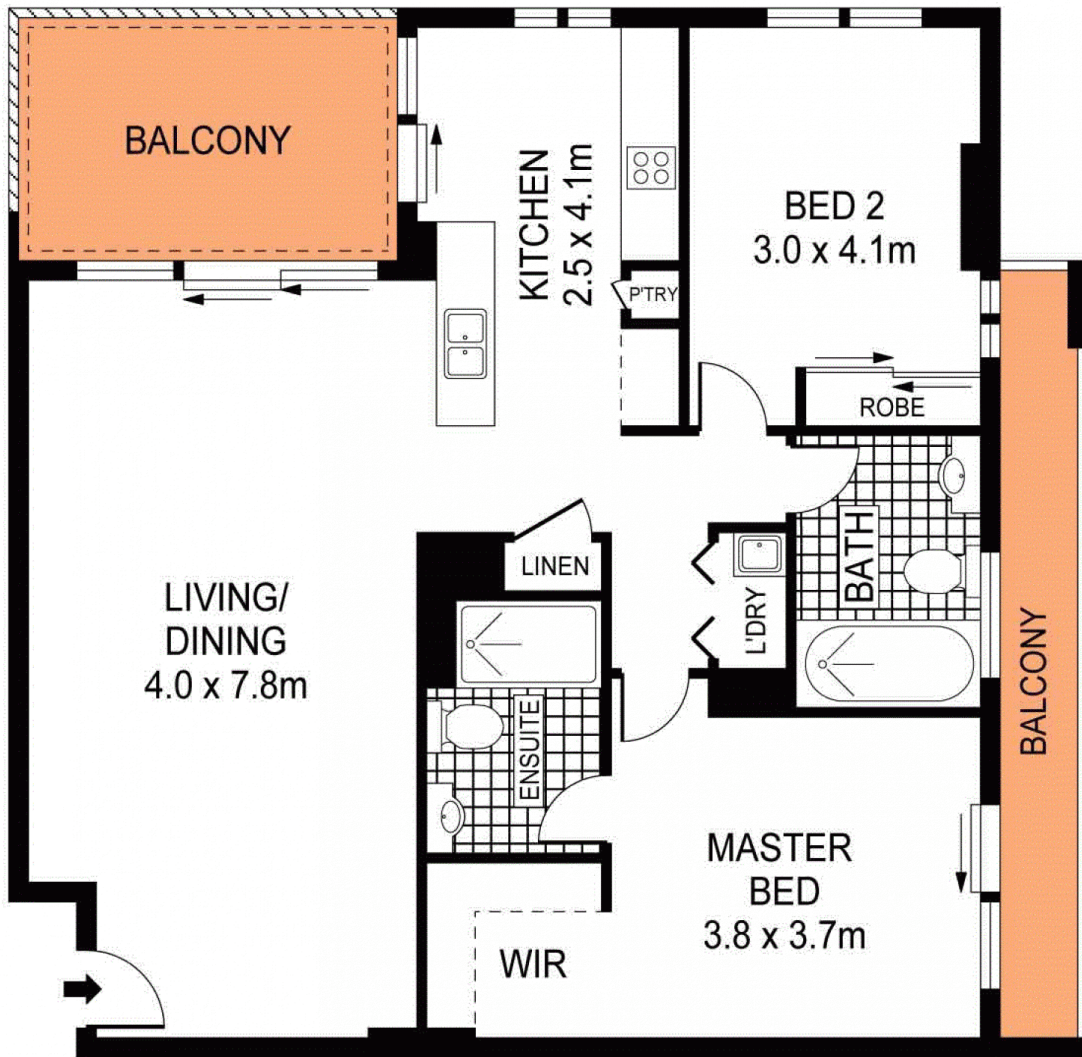

708/1 Bruce Bennetts Place MAROUBRA NSW

2 2 1

Promising lifestyle excellence in the heart of Maroubra Junction Pacific Square, this beautifully presented two bedroom apartment boasts fabulous elevated district views while flooded with natural sun light. It is placed in a modern security complex with shops and cafes at your doorstep, presenting an excellent prospect for downsizers, investors or first home buyers alike.

View : <https://www.agentsandco.com.au/sale/nsw/easter-n-suburbs/maroubra/residential/apartment/6767521>

Features:

- Generous open plan design with zoned living and dining areas
- Interiors extend to sun washed covered entertainment balcony
- Modern CaesarStone kitchen with stainless steel appliances
- Well scaled bedroom is appointed with mirrored built-in

LEVEL SEVEN

BASEMENT

PLANS SHOWN ONLY INDICATIVE OF LAYOUT. DIMENSIONS ARE APPROXIMATE.
Ref. No. 62296