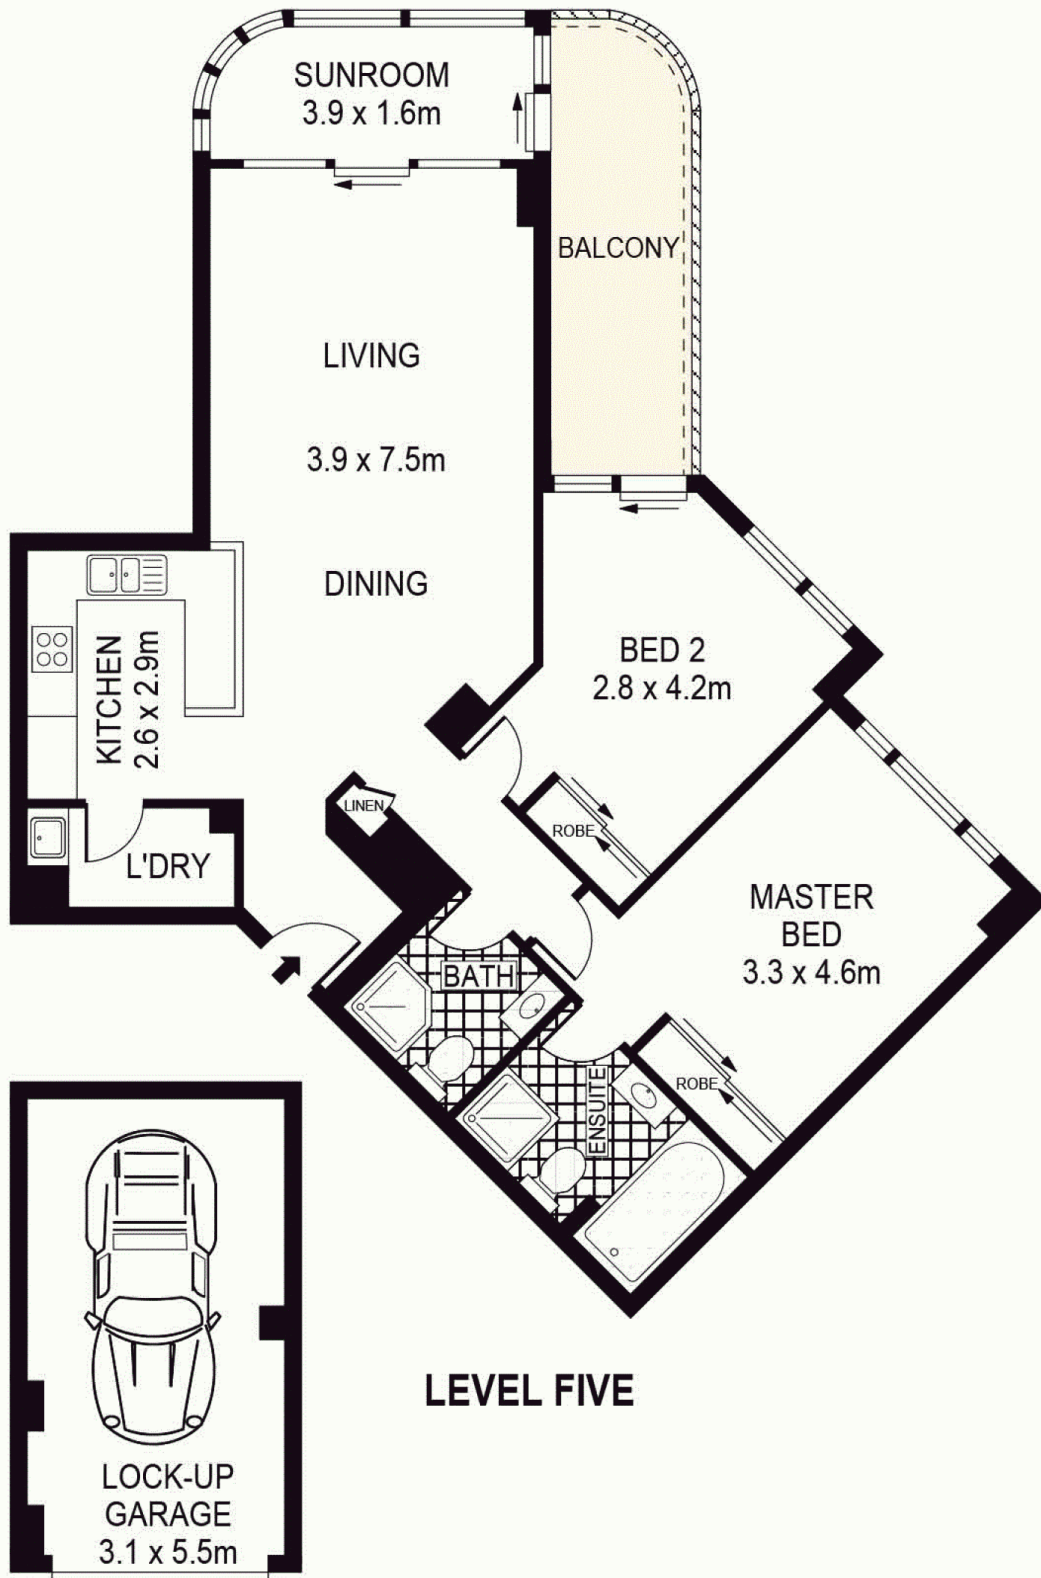

Nick Papas
02 9314 2100

LEVEL FIVE

LEVEL ONE

PLANS SHOWN ONLY INDICATIVE OF LAYOUT. DIMENSIONS ARE APPROXIMATE.
Ref. No: 61159