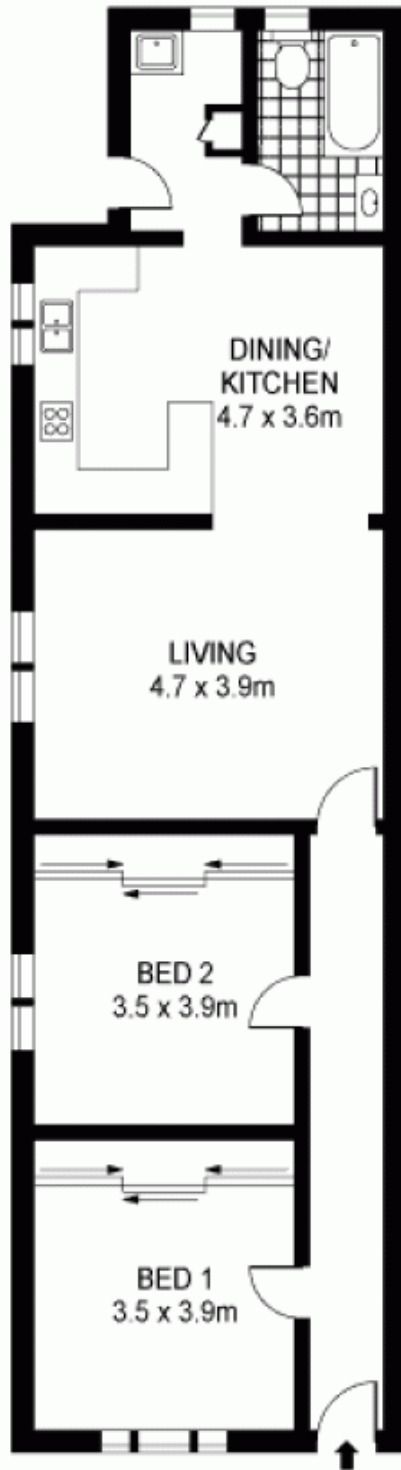

1457 Botany Road BOTANY NSW

2 1

This two bedroom, semi-detached house is your ticket into the Eastern Suburbs market. Positioned just moments away from the shimmering waters of Botany Bay, you are also perfectly placed close to transport and the popular Eastgardens Shopping Centre.

GROUND FLOOR

PLANS SHOWN ONLY INDICATIVE OF LAYOUT. DIMENSIONS ARE APPROXIMATE.
Floor plans by bigpropertymarketing.com.au

INT : 84.59m²

1457 BOTANY ROAD

BOTANY